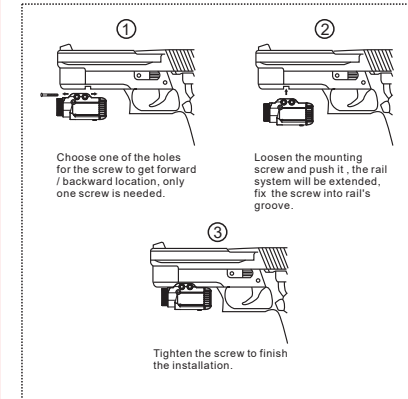

Usage and Maintenance

- Please fully charge the battery before initial use.
- Please charge the light regularly if it not be used for a long time.

Warranty

Beyond Warranty

Free warranty DO NOT cover any damage or failure caused by:

- Normal wear up
- Damages caused by disassembling, modifying the flashlight
- Damages caused by rough operation or misuse
- Improper maintained or repairs by anyone other than an authorized retailer

Dongguan Vijing Optoelectronics Technology Co., Ltd.

Add: Nanfang Road, No.2, HaiQing Business Apartment, Beice, Humen Town, Dongguan city, Guangdong Province, china

Email: info@axoptics.com

Website: www.axoptics.com

双面印刷 折后尺寸60x90mm