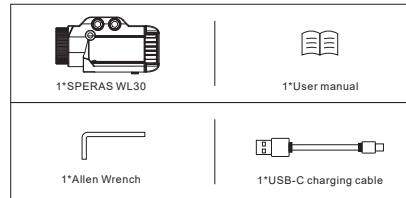

Danger and Warning

Inside the box

Features

- 600mAh Built-in rechargeable battery
- USB-C standard 5V/1A charging
- Small but mighty, max 650 lumen output
- Max distance 135m
- Fits G17-G19 and other pistols equipped with picatinny rail.

Specification

LED Light	White Light, 650 lm Max
Battery Source	600mAh Polymer Battery (Built-in)
Housing Material	Aluminum Alloy
Weight	63.62g (include battery)
Runtime	65min
Max Distance	135m
Charging Time	1.9hrs
Dimension	60.6mm*28.3mm*32.46mm(L*W*H)

Operating Instructions

ON/OFF

- Long-press either of the switches to momentary ON, release to turn off the light.
- Click either of the switches to turn on the light, click again to turn off.

Strobe

Charging

- Red: busy charging
- Green: full charged

WARNING: Please ensure no ammunition in the firearm.